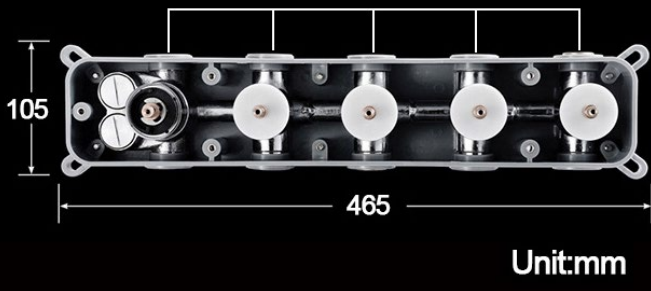

PHONE CONTROLLED THERMOSTATIC LED RAINFALL WATERFALL SHOWER HEAD WITH SQUARE HANDHELD SHOWER SPECIFICATIONS

- Shower Panel /Hose Material: 304 Stainless Steel
- Shower Head Size: 900*300 mm
- Shower Mixer Material: Brass
- Concealed Mixer Size: 465*130 mm
- Showerheads Install: Embedded Ceiling Mounted
- Concealed Mixer Install: Wall-Mounted
- LED Shower Head Functions: Rainfall, Waterfall, Water Column
- Water Pressure: 0.3 MPA
- Water Flow: 16L/min~28L/min
- Hand Shower/ Shower holder Material: Brass
- Shower Accessories Material: Brass
- LED Light: Need to Connect Power
- LED Light Color: 64 Color
- Shower Hose Length: 1.5M
- AC: 100-265V 50/60Hz

Kinds of color **64**
 temperature adjustable

Buile-in WIFI
 Phone control color

Color software App install instruction
download name: Smart Life

All dimensions and specifications are nominal and may vary. Use actual products for accuracy in critical situations.

Shower Mixer

All functions can be used at the same time.
Spin button change water flow size.

Thread have G 1/2" and NPT 1/2"

38°C
Thermostatic Control

Main body
Brass casting body

Brushed gold

Embedded Depth: 60mm