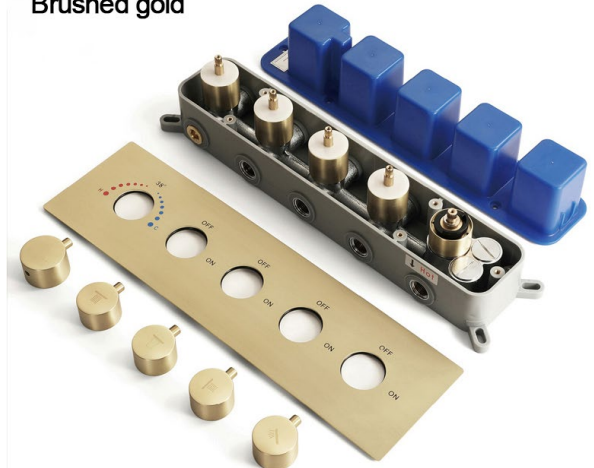

PHONE CONTROLLED THERMOSTATIC LED RAINFALL WATERFALL SHOWER HEAD WITH SQUARE HANDHELD SHOWER SPECIFICATIONS

- Shower Panel /Hose Material: 304 Stainless Steel
- Shower Head Size: 900*300 mm
- Shower Mixer Material: Brass
- Concealed Mixer Size: 465*130 mm
- Showerheads Install: Embedded Ceiling Mounted
- Concealed Mixer Install: Wall-Mounted
- LED Shower Head Functions: Rainfall, Waterfall, Water Column
- Water Pressure: 0.3 MPA
- Water Flow: 16L/min~28L/min
- Hand Shower/ Shower holder Material: Brass
- Shower Accessories Material: Brass
- LED Light: Need to Connect Power
- LED Light Color: 64 Color
- Shower Hose Length: 1.5M
- AC: 100-265V 50/60Hz

Kinds of color **64**
 temperature adjustable

Buile-in WIFI
 Phone control color

Color software App install instruction
download name: Smart Life

All dimensions and specifications are nominal and may vary. Use actual products for accuracy in critical situations.

Shower Mixer

All functions can be used at the same time.
Spin button change water flow size.

Thread have G 1/2" and NPT 1/2"

38°C
Thermostatic Control

Main body
Brass casting body

Brushed gold

Embedded Depth: 60mm