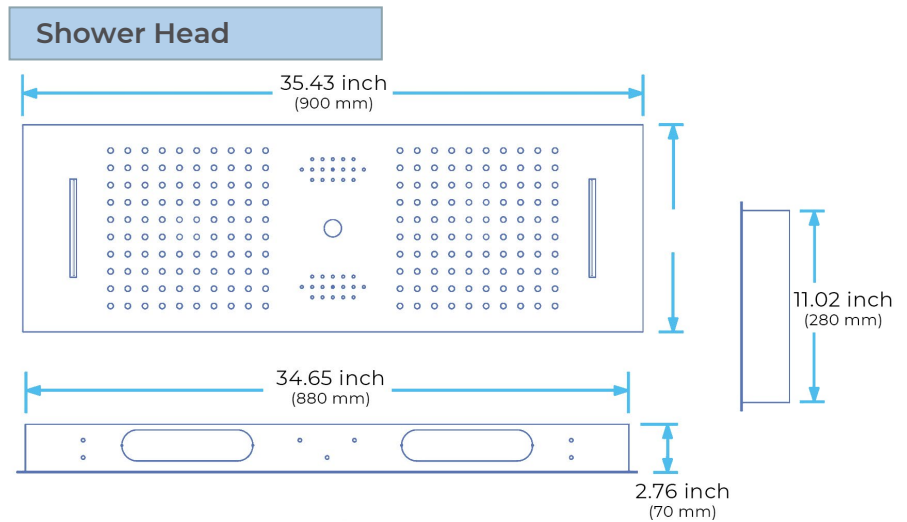

PHONE CONTROLLED THERMOSTATIC LED RAINFALL WATERFALL SHOWER HEAD WITH SQUARE HANDHELD SHOWER SPECIFICATIONS

- Shower Panel /Hose Material: 304 Stainless Steel
- Shower Head Size: 900*300 mm
- Shower Mixer Material: Brass
- Concealed Mixer Size: 465*130 mm
- Showerheads Install: Embedded Ceiling Mounted
- Concealed Mixer Install: Wall-Mounted
- LED Shower Head Functions: Rainfall, Waterfall, Water Column
- Water Pressure: 0.3 MPA
- Water Flow: 16L/min~28L/min
- Hand Shower/ Shower holder Material: Brass
- Shower Accessories Material: Brass
- LED Light: Need to Connect Power
- LED Light Color: 64 Color
- Shower Hose Length: 1.5M
- AC: 100-265V 50/60Hz

Kinds of color **64**
 temperature adjustable

Buile-in WIFI
 Phone control color

Color software App install instruction
download name: Smart Life

All dimensions and specifications are nominal and may vary. Use actual products for accuracy in critical situations.

Shower Mixer

All functions can be used at the same time.
Spin button change water flow size.

Thread have G 1/2" and NPT 1/2"

38°C
Thermostatic Control

Main body
Brass casting body

Brushed gold

Embedded Depth: 60mm

Hand Shower

Flow Rate: 2.0 GPM / 7.6 LPM

Shower Mixer Connections