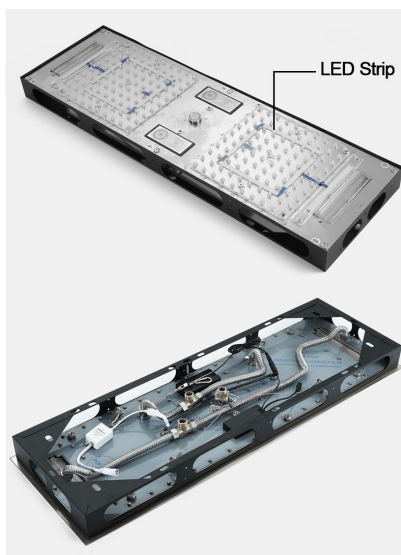

PHONE CONTROLLED THERMOSTATIC LED RAINFALL WATERFALL SHOWER HEAD WITH SQUARE HANDHELD SHOWER SPECIFICATIONS

- Shower Panel /Hose Material: 304 Stainless Steel
- Shower Head Size: 900*300 mm
- Shower Mixer Material: Brass
- Concealed Mixer Size: 465*130 mm
- Showerheads Install: Embedded Ceiling Mounted
- Concealed Mixer Install: Wall-Mounted
- LED Shower Head Functions: Rainfall, Waterfall, Water Column
- Water Pressure: 0.3 MPA
- Water Flow: 16L/min~28L/min
- Hand Shower/ Shower holder Material: Brass
- Shower Accessories Material: Brass
- LED Light: Need to Connect Power
- LED Light Color: 64 Color
- Shower Hose Length: 1.5M
- AC: 100-265V 50/60Hz

Kinds of color **64**
 temperature adjustable

Buile-in WIFI
 Phone control color

Color software App install instruction
download name: Smart Life

All dimensions and specifications are nominal and may vary. Use actual products for accuracy in critical situations.

Shower Mixer

All functions can be used at the same time.
Spin button change water flow size.

Thread have G 1/2" and NPT 1/2"

38°C
Thermostatic Control

Main body
Brass casting body

Brushed gold

Embedded Depth: 60mm