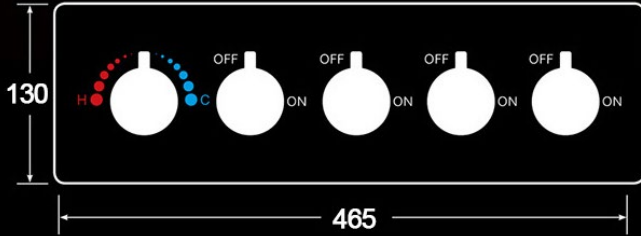

PHONE CONTROLLED THERMOSTATIC LED RAINFALL WATERFALL SHOWER HEAD WITH SQUARE HANDHELD SHOWER SPECIFICATIONS

- Shower Panel /Hose Material: 304 Stainless Steel
- Shower Head Size: 900*300 mm
- Shower Mixer Material: Brass
- Concealed Mixer Size: 465*130 mm
- Showerheads Install: Embedded Ceiling Mounted
- Concealed Mixer Install: Wall-Mounted
- LED Shower Head Functions: Rainfall, Waterfall, Water Column
- Water Pressure: 0.3 MPA
- Water Flow: 16L/min~28L/min
- Hand Shower/ Shower holder Material: Brass
- Shower Accessories Material: Brass
- LED Light: Need to Connect Power
- LED Light Color: 64 Color
- Shower Hose Length: 1.5M
- AC: 100-265V 50/60Hz

Kinds of color **64**
 temperature adjustable

Buile-in WIFI
 Phone control color

Color software App install instruction
download name: Smart Life

All dimensions and specifications are nominal and may vary. Use actual products for accuracy in critical situations.

Shower Mixer

All functions can be used at the same time.
Spin button change water flow size.

Thread have G 1/2" and NPT 1/2"

38°C
Thermostatic Control

Main body
Brass casting body

Brushed gold

Embedded Depth: 60mm