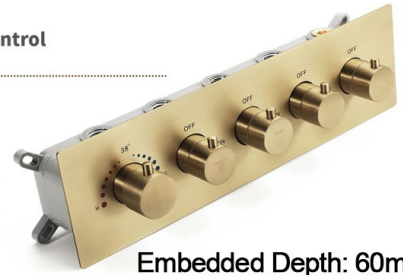

PHONE CONTROLLED THERMOSTATIC LED RAINFALL WATERFALL SHOWER HEAD WITH SQUARE HANDHELD SHOWER SPECIFICATIONS

- Shower Panel /Hose Material: 304 Stainless Steel
- Shower Head Size: 900*300 mm
- Shower Mixer Material: Brass
- Concealed Mixer Size: 465*130 mm
- Showerheads Install: Embedded Ceiling Mounted
- Concealed Mixer Install: Wall-Mounted
- LED Shower Head Functions: Rainfall, Waterfall, Water Column
- Water Pressure: 0.3 MPA
- Water Flow: 16L/min~28L/min
- Hand Shower/ Shower holder Material: Brass
- Shower Accessories Material: Brass
- LED Light: Need to Connect Power
- LED Light Color: 64 Color
- Shower Hose Length: 1.5M
- AC: 100-265V 50/60Hz

Kinds of color **64**
 temperature adjustable

Buile-in WIFI
 Phone control color

Color software App install instruction
download name: Smart Life

All dimensions and specifications are nominal and may vary. Use actual products for accuracy in critical situations.

Shower Mixer

All functions can be used at the same time.
Spin button change water flow size.

Thread have G 1/2" and NPT 1/2"

38°C
Thermostatic Control

Main body
Brass casting body

Brushed gold

Embedded Depth: 60mm