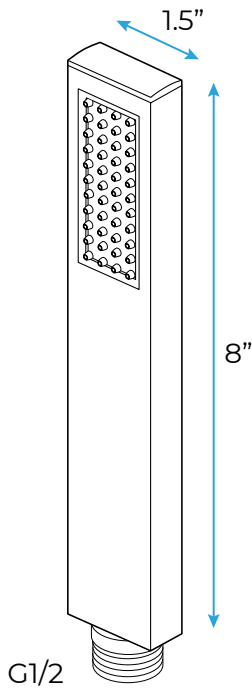

PHONE CONTROLLED THERMOSTATIC LED RAINFALL WATERFALL SHOWER HEAD WITH SQUARE HANDHELD SHOWER SPECIFICATIONS

- Shower Panel /Hose Material: 304 Stainless Steel
- Shower Head Size: 900*300 mm
- Shower Mixer Material: Brass
- Concealed Mixer Size: 465*130 mm
- Showerheads Install: Embedded Ceiling Mounted
- Concealed Mixer Install: Wall-Mounted
- LED Shower Head Functions: Rainfall, Waterfall, Water Column
- Water Pressure: 0.3 MPA
- Water Flow: 16L/min~28L/min
- Hand Shower/ Shower holder Material: Brass
- Shower Accessories Material: Brass
- LED Light: Need to Connect Power
- LED Light Color: 64 Color
- Shower Hose Length: 1.5M
- AC: 100-265V 50/60Hz

Shower Mixer

All functions can be used at the same time.
Spin button change water flow size.

Thread have G 1/2" and NPT 1/2"

38°C
Thermostatic Control

Main body
Brass casting body

Brushed gold

Embedded Depth: 60mm

Hand Shower

Flow Rate: 2.0 GPM / 7.6 LPM

Shower Mixer Connections