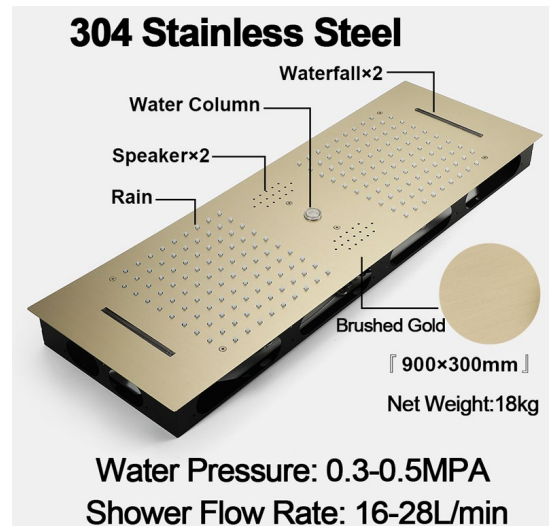

PHONE CONTROLLED THERMOSTATIC LED RAINFALL WATERFALL SHOWER HEAD WITH SQUARE HANDHELD SHOWER SPECIFICATIONS

- Shower Panel /Hose Material: 304 Stainless Steel
- Shower Head Size: 900*300 mm
- Shower Mixer Material: Brass
- Concealed Mixer Size: 465*130 mm
- Showerheads Install: Embedded Ceiling Mounted
- Concealed Mixer Install: Wall-Mounted
- LED Shower Head Functions: Rainfall, Waterfall, Water Column
- Water Pressure: 0.3 MPA
- Water Flow: 16L/min~28L/min
- Hand Shower/ Shower holder Material: Brass
- Shower Accessories Material: Brass
- LED Light: Need to Connect Power
- LED Light Color: 64 Color
- Shower Hose Length: 1.5M
- AC: 100-265V 50/60Hz

Kinds of color **64**
 temperature adjustable

Buile-in WIFI
 Phone control color

Color software App install instruction
download name: Smart Life

All dimensions and specifications are nominal and may vary. Use actual products for accuracy in critical situations.

Shower Mixer

All functions can be used at the same time.
Spin button change water flow size.

Thread have G 1/2" and NPT 1/2"

38°C
Thermostatic Control

Main body
Brass casting body

Brushed gold

Embedded Depth: 60mm

Hand Shower

Flow Rate: 2.0 GPM / 7.6 LPM

Shower Mixer Connections